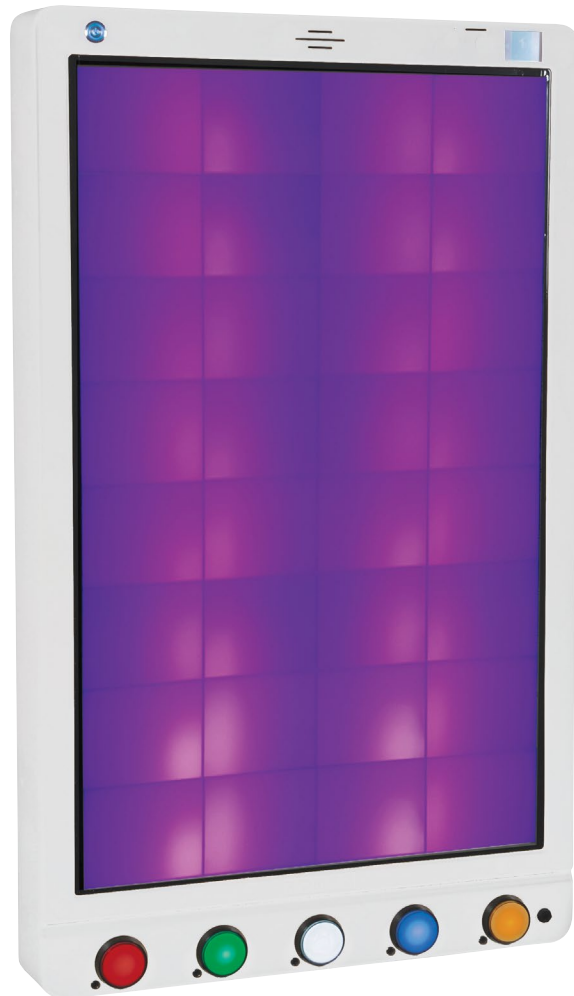

Snoezelen® Color Catch Combo™ Panel

This panel fills with color and light during use and provides exciting visual and auditory rewards for taking part. Includes 4 color based games designed to improve memory, color recognition and motor skills.

FEATURES & BENEFITS

- 4 games including Memory Match, Color Fill and Color Snap
- Adjustable challenge levels for a range of abilities - from simple games to more complex memory tasks
- Easily-adjusted difficulty levels
- Touch screen tracks your score and the high score for the session
- Use passively or interactively
- Accessible and illuminated push buttons
- Facilitates choice and control
- Rounded edges for safety
- Designed to be hung on the wall or used on the Double Panel Porter (Item # 2141079)
- Can hang vertically or horizontally
- Sockets for your own switches (Adaptive switches require a 1/8 jack, sold separately)
- Sensory Magic® compatible

MODELS

MODEL	ITEM #	PRODUCT DIMENSIONS
Color Catch Combo™ Panel	2120346	26"W x 4"D x 45"H

COMPATIBLE WITH

MODEL	ITEM #	PRODUCT DIMENSIONS
Sensory Magic	2123708	
WiFi Wireless Controller	2120147	14"Diam x 4¾"H
Mini Play Cube	2120277	6"W x 6"D x 6"H
Double Panel Porter	2141079	30"W x 28"D x 55"H