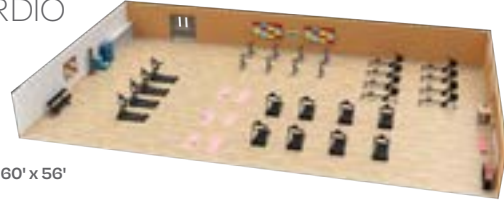

Umetry VR Headset, Set of 16
Item# 2135108

Supersonic IQSound Portable 12" Bluetooth Speaker
Item# 2088312

PHYSICAL EDUCATION ENVIRONMENTS

COLORS & MATERIALS

PE CARDIO ROOM

Dimensions: 60' x 56'
Capacity: 40