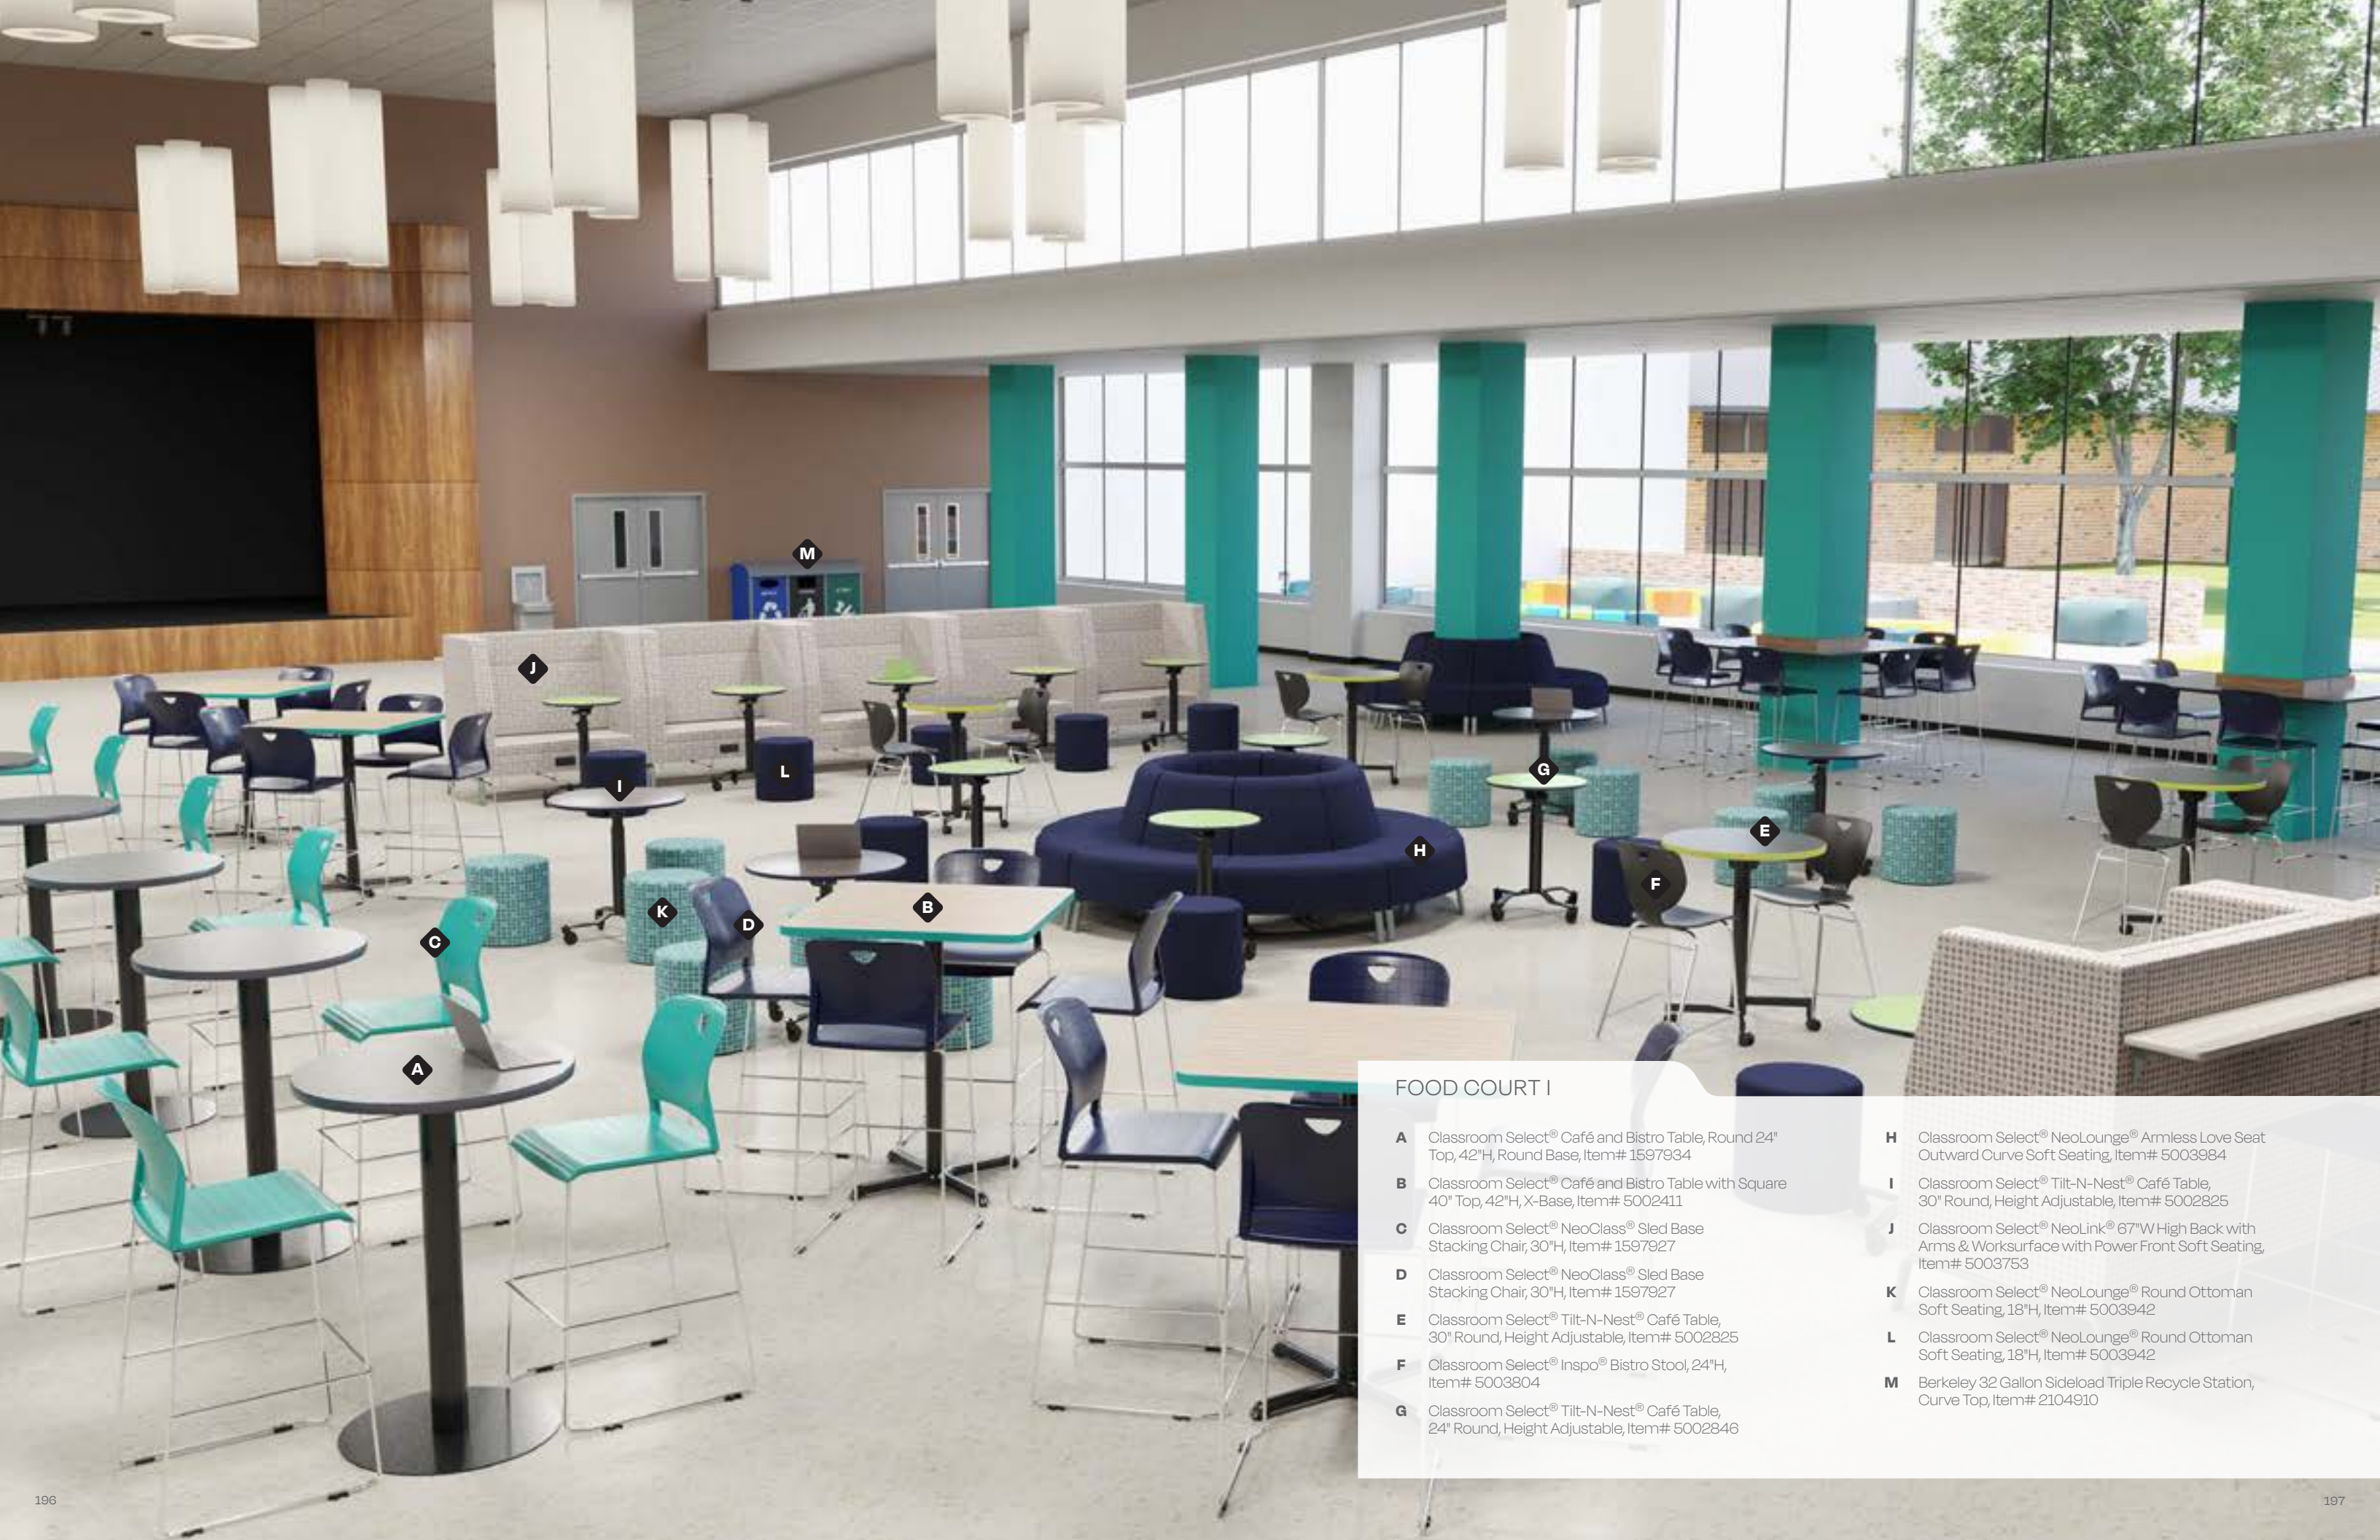

FOOD COURT I

- **A** Classroom Select® Café and Bistro Table, Round 24" Top, 42"H, Round Base, Item# 1597934
- **B** Classroom Select® Café and Bistro Table with Square 40" Top, 42"H, X-Base, Item# 5002411
- **C** Classroom Select® NeoClass® Sled Base Stacking Chair, 30"H, Item# 1597927
- **D** Classroom Select® NeoClass® Sled Base Stacking Chair, 30"H, Item# 1597927
- **E** Classroom Select® Tilt-N-Nest® Café Table, 30" Round, Height Adjustable, Item# 5002825
- **F** Classroom Select® Inspo® Bistro Stool, 24"H, Item# 5003804
- **G** Classroom Select® Tilt-N-Nest® Café Table, 24" Round, Height Adjustable, Item# 5002846
- **H** Classroom Select® NeoLounge® Armless Love Seat Outward Curve Soft Seating, Item# 5003984
- **I** Classroom Select® Tilt-N-Nest® Café Table, 30" Round, Height Adjustable, Item# 5002825
- **J** Classroom Select® NeoLink® 67"W High Back with Arms & Worksurface with Power Front Soft Seating, Item# 5003753
- **K** Classroom Select® NeoLounge® Round Ottoman Soft Seating, 18"H, Item# 5003942
- **L** Classroom Select® NeoLounge® Round Ottoman Soft Seating, 18"H, Item# 5003942
- **M** Berkeley 32 Gallon Sideload Triple Recycle Station, Curve Top, Item# 2104910