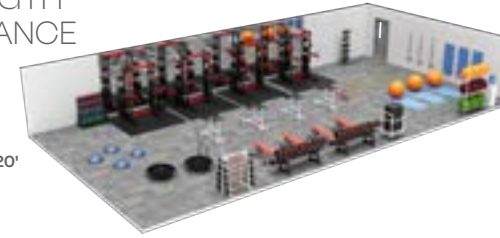

PE STRENGTH & ENDURANCE ROOM

Dimensions: 60' x 20'
Capacity: 25

- **A** JumpSport Model 250 Fitness Trampoline
  QTY 2 | Item# 1600766
  Black
- **B** JumpSport Handle Bar
  QTY 1 | Item# 1600820
  Black
- **C** Aeromat™ Elite Kettlebell, 3 pounds
  QTY 5 | Item# 1379087
  Red
- **D** Aeromat™ Deluxe Medicine Ball, 8 pounds
  QTY 2 | Item# 2041218
  Purple
- **E** Aeromat™ Medicine Ball Rack
  QTY 1 | Item# 1594671
  Silver
- **F** Legened Fitness Pro Series Half Cage
  QTY 4 | Item# 5003264
  Jet Black & Red Rock
- **G** BOSU® NexGen Pro Balance Trainer
  QTY 4 | Item# 2002244
- **H** ProMAXima Incline Flat Bench with Wheels
  QTY 4 | Item# 032157
  Red
- **I** CanDo® Exercise Tube with Handles
  QTY 4 | Item# 1493391
  Yellow
- **J** CanDo® Inflatable Exercise Ball
  QTY 2 | Item# 2010581
  Orange
- **K** Aeromat™ Elite Workout Mat
  QTY 6 | Item# 2040668
  Blue
- **L** Sportime® ComeBack Hurdles, Set of 6
  QTY 5 | Item# 1306556
  Assorted Colors
- **M** Sportime® Agility Ladder
  QTY 1 | Item# 1478707
- **N** Legend Fitness Two-Tier Kettlebell Rack
  QTY 1 | Item# 5003279
  Jet Black

*Custom fabrics and finishes could result in increased costs and lead times.