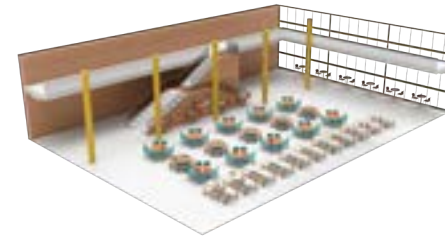

CAFETERIA II

Dimensions: **102' x 72'**
Capacity: **47**

- **A** Classroom Select® NeoClass® Sled Base Stacking Chair, 18"H QTY 80 | Item# 1597927
  Classroom Select® Pacific Polypropylene, Classroom Select® Chrome Frame
- **B** Classroom Select® Mobile Table with Benches and Stools, 60" Round QTY 5 | Item# 5011286
  Classroom Select® River Cherry Laminate Worksurface, Classroom Select® Cherry Bench Seat Laminate, Classroom Select® Tangerine Polypropylene Stools, Classroom Select® Black T-Mold, Classroom Select® Black Frame
- **C** Classroom Select® Easy Fold Mobile Table, 60" Square, LockEdge® QTY 10 | Item# 5002809
  Classroom Select® Tangerine Laminate Worksurface, Classroom Select® Black LockEdge®, Classroom Select® Chrome Frame
- **D** Classroom Select® Mobile Table with Stools, Rectangle, LockEdge® QTY 11 | Item# 1433616
  Classroom Select® Dove Gray Laminate Worksurface, Classroom Select® Tangerine Polypropylene Stools, Classroom Select® Black LockEdge®, Classroom Select® Chrome Frame
- **E** Classroom Select® Round Top Café Table, 30" Top, X Base QTY 10 | Item# 1597937
  Classroom Select® Gray Elm Laminate Worksurface, Classroom Select® Titanium T-Mold Edge, Classroom Select® Stainless Steel Frame
- **F** Classroom Select® NeoClass® Sled Base Stacking Chair, 30"H QTY 20 | Item# 1597928
  Classroom Select® Paprika Polypropylene, Classroom Select® Chrome Frame