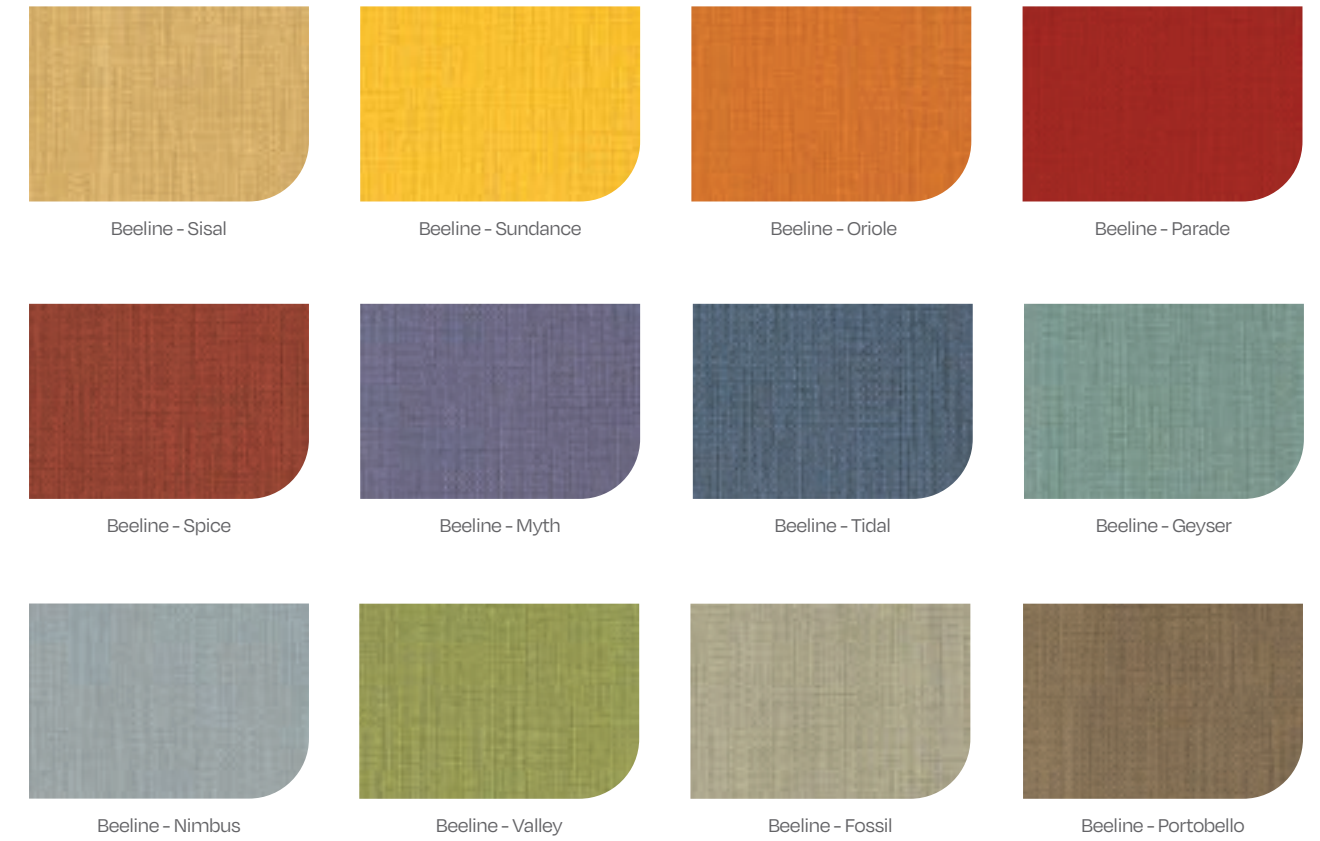

Beeline - Sisal

Beeline - Sundance

Beeline - Oriole

Beeline - Parade

Beeline - Spice

Beeline - Myth

Beeline - Tidal

Beeline - Geyser

Beeline - Nimbus

Beeline - Valley

Beeline - Fossil

Beeline - Portobello