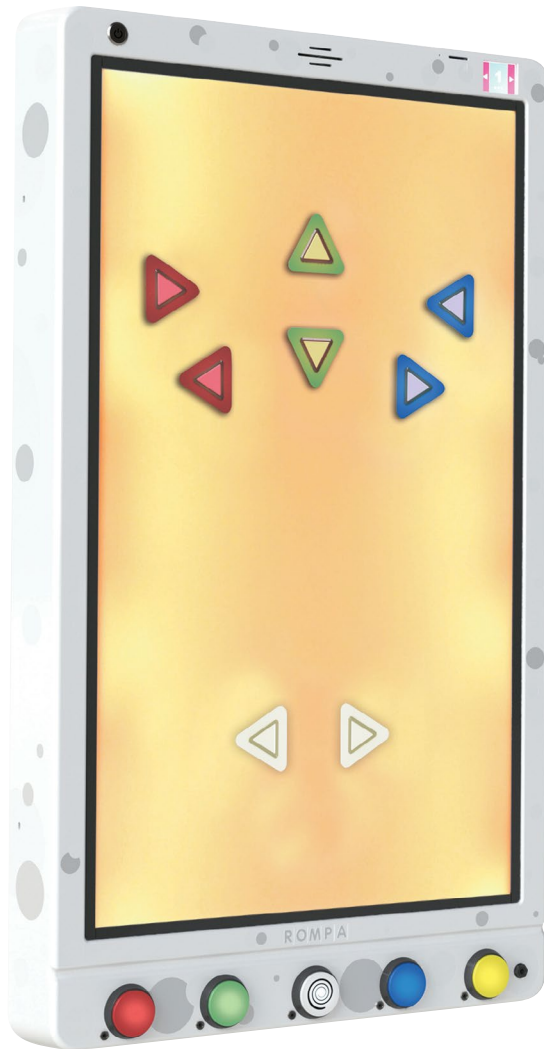

Snoezelen® Color Command Center™

Rewarding and responsive; empowering and engaging. Navigate through a spectrum of colors, patterns and levels of brightness on the large Color Command Center.™

FEATURES & BENEFITS

- Offers several different effects such as solid colors, color fading in and out, and lights looping around the display
- Multiple illuminated push buttons at the base and within the display
 - Use the panel buttons to select a base color; then press the onscreen buttons to adjust the hues and brightness of that color
- Two modes - Interactive and Relax
- Rounded edges for safety
- Designed to be hung on the wall or used on the Double Panel Porter (Item # 2141079)
- Can hang vertically or horizontally
- Sockets for your own switches (Adaptive switches require a ½ jack, sold separately)
- Requires 110V power receptacle
- Sensory Magic® compatible

MODELS

MODEL	ITEM #	PRODUCT DIMENSIONS
Color Command Center™	2120037	26"W x 4"D x 45"H

OPTIONAL ACCESSORIES:

MODEL	ITEM #	PRODUCT DIMENSIONS
Sensory Magic	2123708	
WiFi Wireless Controller	2120147	14"Diam x 4¾"H
Mini Play Cube	2120277	6"W x 6"D x 6"H
Double Panel Porter	2141079	30"W x 28"D x 55"H