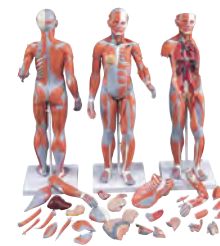

Nikon Z FC Mirrorless Camera, 20.9 Megapixel  
Item# 2104685

Califone® HS60 Hearing Protector Earmuffs  
Item# 1301882

PCS Adventures Ready Set Drone! 2nd Edition Enrichment Program  
Item# 2027874

PCS Adventures Discover Drones Classroom Pack  
Item# 1578679