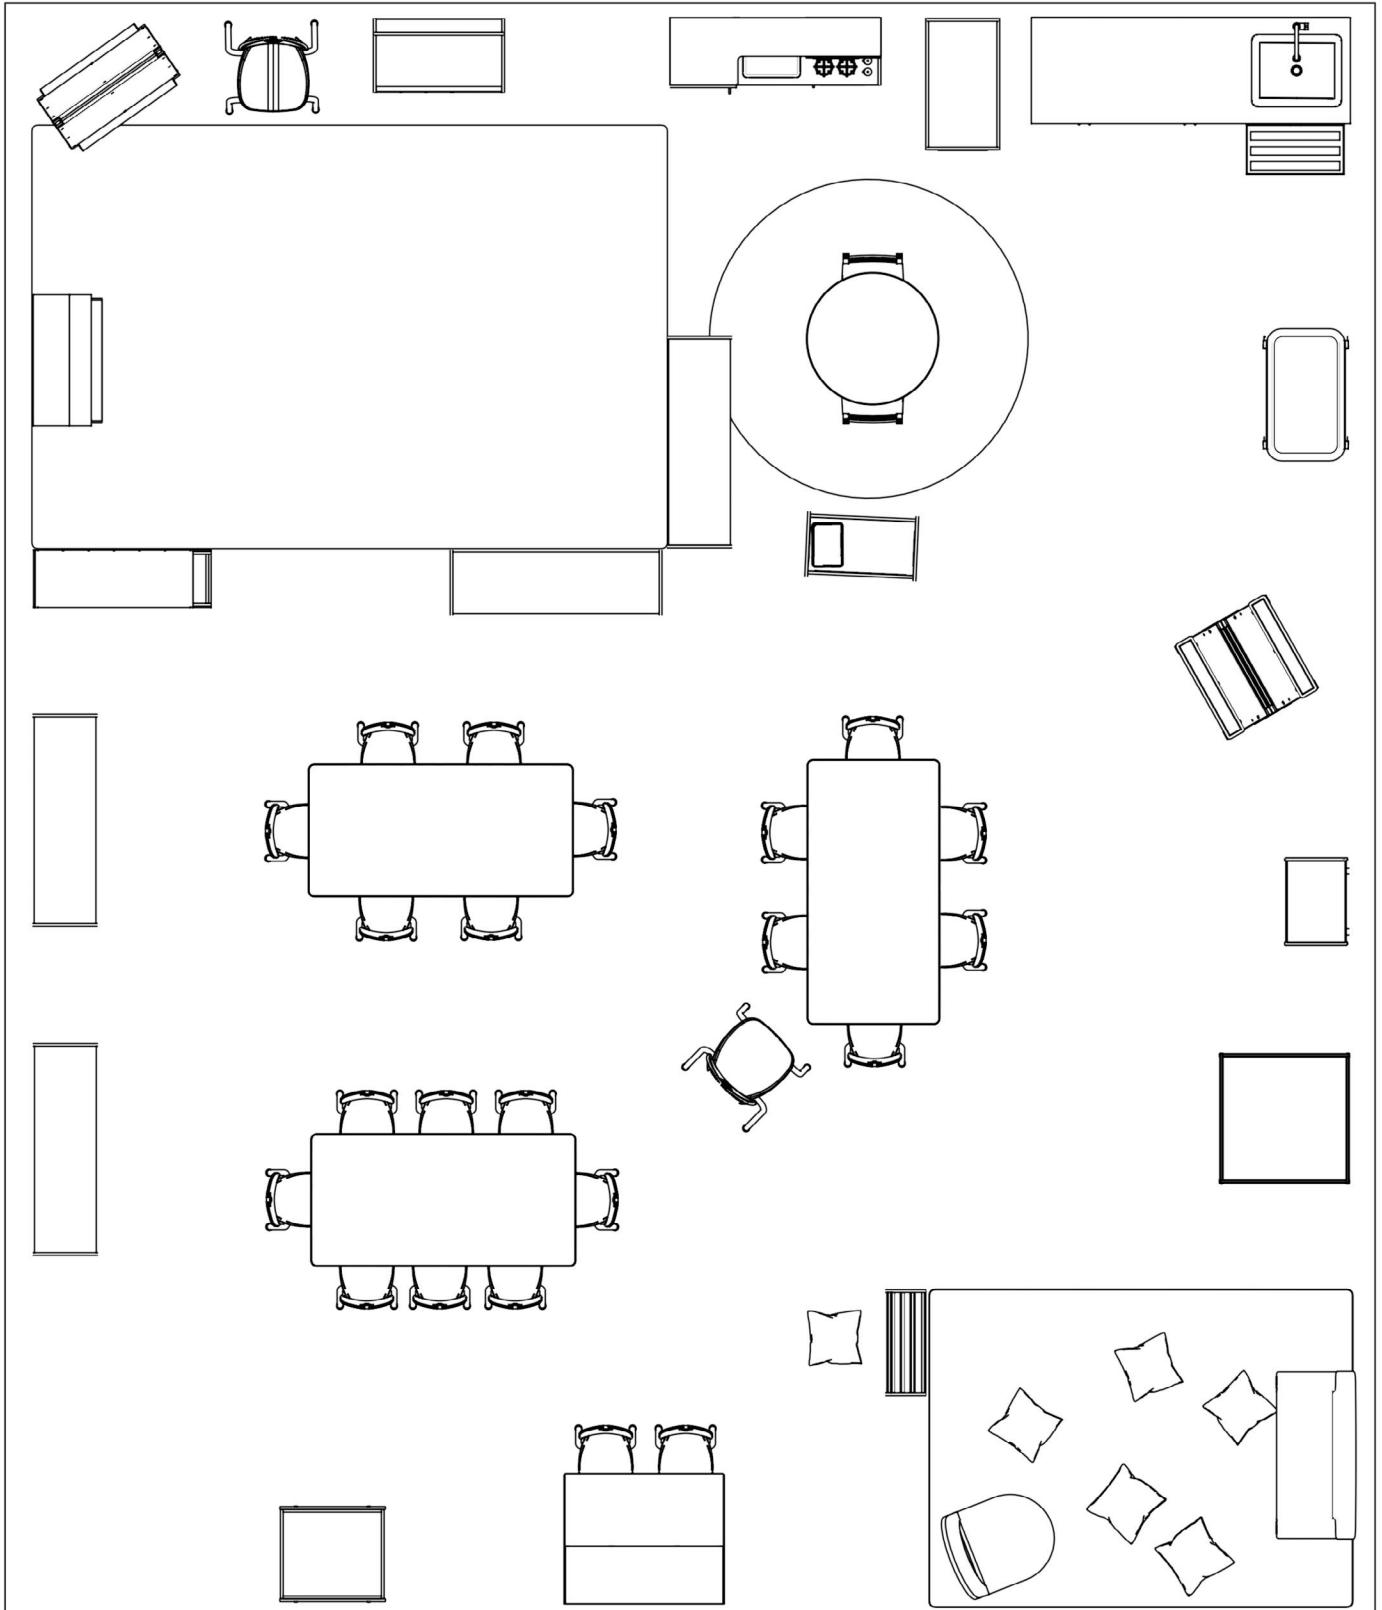

KidSpaces™ PreK 3