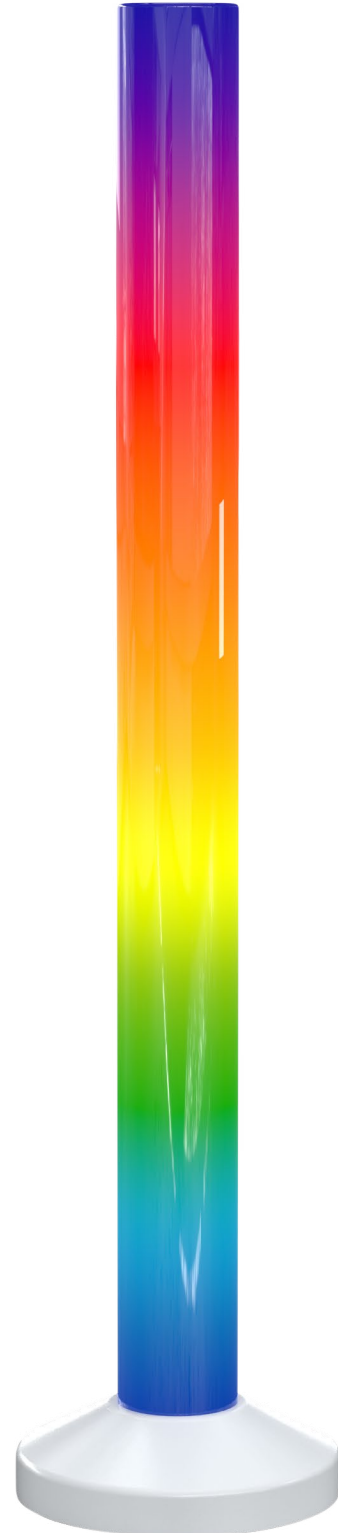

Snoezelen® Waterless Rainbow Tube

Perfect for customers who love bubble tubes but need a water-free alternative! The column radiates a rainbow of colorful light effects.

FEATURES & BENEFITS

- Visual, vibrating and with a gentle sound and opaque tube
- Multiple light effects
- Three sound responsive functions
- Speed is adjustable
- Easy to clean, maintain, operate and assemble
- Made of solid, durable acrylic
- Creates a humming sound to replicate the effect of water bubble tubes
- Good for institutions that have a concern with maintenance or water bacteria; this option is very low maintenance
- Good for warmer climates where water-based bubble tubes may have evaporation

MODELS

MODEL	ITEM #	PRODUCT DIMENSIONS	BASE
70 Inch Waterless Rainbow Tube	2140487	70"H x 6" Diam	20" Round
47 Inch Waterless Rainbow Tube	2141362	50"H x 6" Diam	20" Round
BUBBLE TUBE BASES			
Square	5011887	40"W X 40"D x 15"H	Additional bubble tube hole variations online
Square	5011888	48"W X 48"D x 15"H	Additional bubble tube hole variations online
Square	5011891	57"W X 57"D x 15"H	Additional bubble tube hole variations online
Triangle	5011895	48"W X 48"D x 15"H	One hole option
Triangle	5011898	48"W X 48"D x 15"H	One hole option
Triangle	5011896	57"W X 57"D x 15"H	Additional bubble tube hole variations online
Quadrant	5011900	40"W X 40"D x 15"H	One hole option
Quadrant	5011899	48"W X 48"D x 15"H	Additional bubble tube hole variations online
Quadrant	5011901	57"W X 57"D x 15"H	Additional bubble tube hole variations online
Half Moon	5011892	48"W X 24"D x 15"H	One hole option
Half Moon	5011894	57"W X 26½"D x 15"H	Additional bubble tube hole variations online

OPTIONAL ACCESSORIES

MODEL	ITEM #	PRODUCT DIMENSIONS
WiFi Wireless Controller	2120147	14" Diam x 4¾"H
Interactive Controller	2119933	20" Diam x 4"H