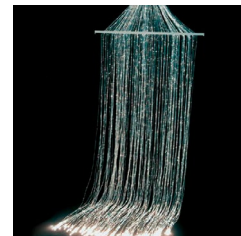

Snoezelen® Fiber Optic Combs and Curtain

FEATURES & BENEFITS

- Fiber optics are an extremely effective method of providing visual and tactile stimulation
- Encourages reach, grip and fine motor function
- Durable fiber optic strands are ultra-resistant to accidental damage
- Phthalate, glass and latex free

MODELS

SHIMMERING LIGHT CURTAIN

- o 99 plastic sleeves and transformer
- o Continuous color change
- o Includes Light Source
- o Good for separation of space or attach to the wall for visual stimulation

CURVED FIBER OPTIC COMB

- o Curved comb to hold up to 100 or 200 fiber optic strands (included)
- o Can be used as a curtain or section off a corner; it's shelf-like design allows for additional sensory items to be stored; kept up high
- o To be wall mounted

FIBER OPTIC COMB

- o Creates a beautiful waterfall effect
- o Comb holds up to 100 or 200 fiber optic strands (included)
- o To be wall mounted

MODELS

MODEL	ITEM #	PRODUCT DIMENSIONS
Shimmering Light Curtain	2123697	40" W x 80" L
Curved Fiber Optic Comb w/100 Fiber Optic Strands	2140491	
Curved Fiber Optic Comb w/200 Fiber Optic Strands	2140488	
Fiber Optic Comb w/100 Fiber Optic Strands	2140490	
Fiber Optic Comb w/200 Fiber Optic Strands	2140486	