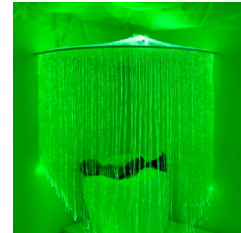

MODELS

SHIMMERING LIGHT CURTAIN

- o 99 plastic sleeves and transformer
- o Continuous color change
- o Includes Light Source
- o Good for separation of space or attach to the wall for visual stimulation

CURVED FIBER OPTIC COMB

- o Curved comb to hold up to 100 or 200 fiber optic strands (included)
- o Can be used as a curtain or section off a corner; it's shelf-like design allows for additional sensory items to be stored; kept up high
- o To be wall mounted

FIBER OPTIC COMB

- o Creates a beautiful waterfall effect
- o Comb holds up to 100 or 200 fiber optic strands (included)
- o To be wall mounted

MODELS

MODEL	ITEM #	PRODUCT DIMENSIONS
Shimmering Light Curtain	2123697	40" W x 80" L
Curved Fiber Optic Comb w/100 Fiber Optic Strands	2140491	
Curved Fiber Optic Comb w/200 Fiber Optic Strands	2140488	
Fiber Optic Comb w/100 Fiber Optic Strands	2140490	
Fiber Optic Comb w/200 Fiber Optic Strands	2140486	