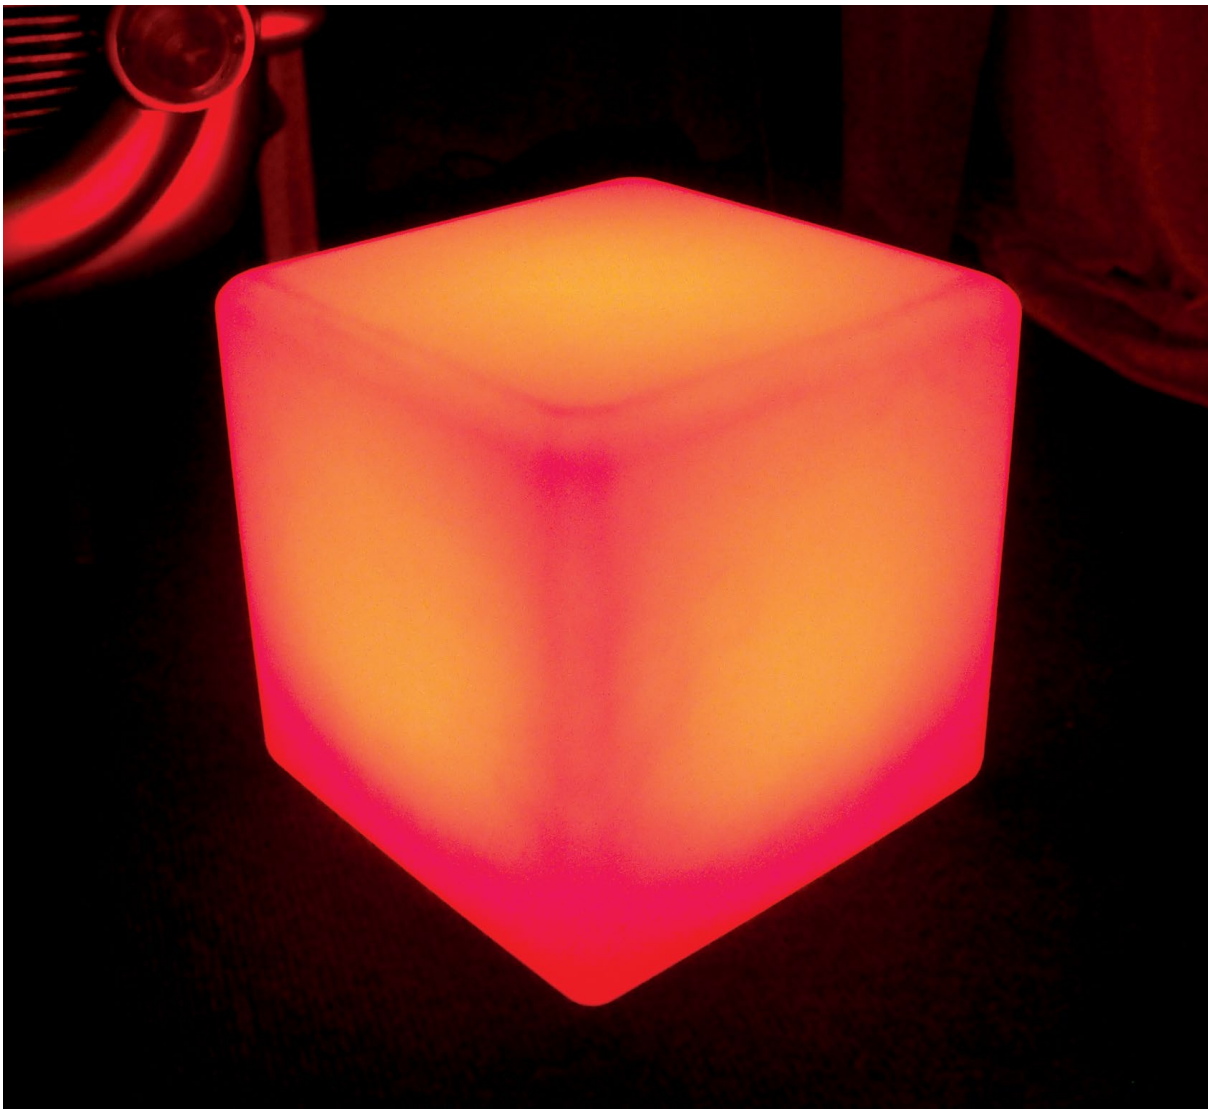

Snoezelen® WiFi LED Furniture Cube

A fantastic, safe way to introduce color, light and interactivity.

FEATURES & BENEFITS

- Can be used indoors or outdoors
- Rechargeable, lightweight and portable
- Control color with the WiFi Wireless Controller (sold separately)
- Made of sturdy plastic
- Strong enough to be used for seating or as an activity table
- Sensory Magic® compatible

PRODUCT RECOMMENDATIONS

- Charge after each use
- Do not submerge in water

MODELS

MODEL	ITEM #	PRODUCT DIMENSIONS
LED Furniture Cube	2120437	16" x 16" x 16"

OPTIONAL ACCESSORIES

MODEL	ITEM #	PRODUCT DIMENSIONS
Sensory Magic	2123708	
WiFi Wireless Controller	2120147	14"Diam x 4¾"H
Mini Play Cube	2120277	6"W x 6"D x 6"H
Interactive Stepping Stones	2120598	57"W x 29"D x 33"H