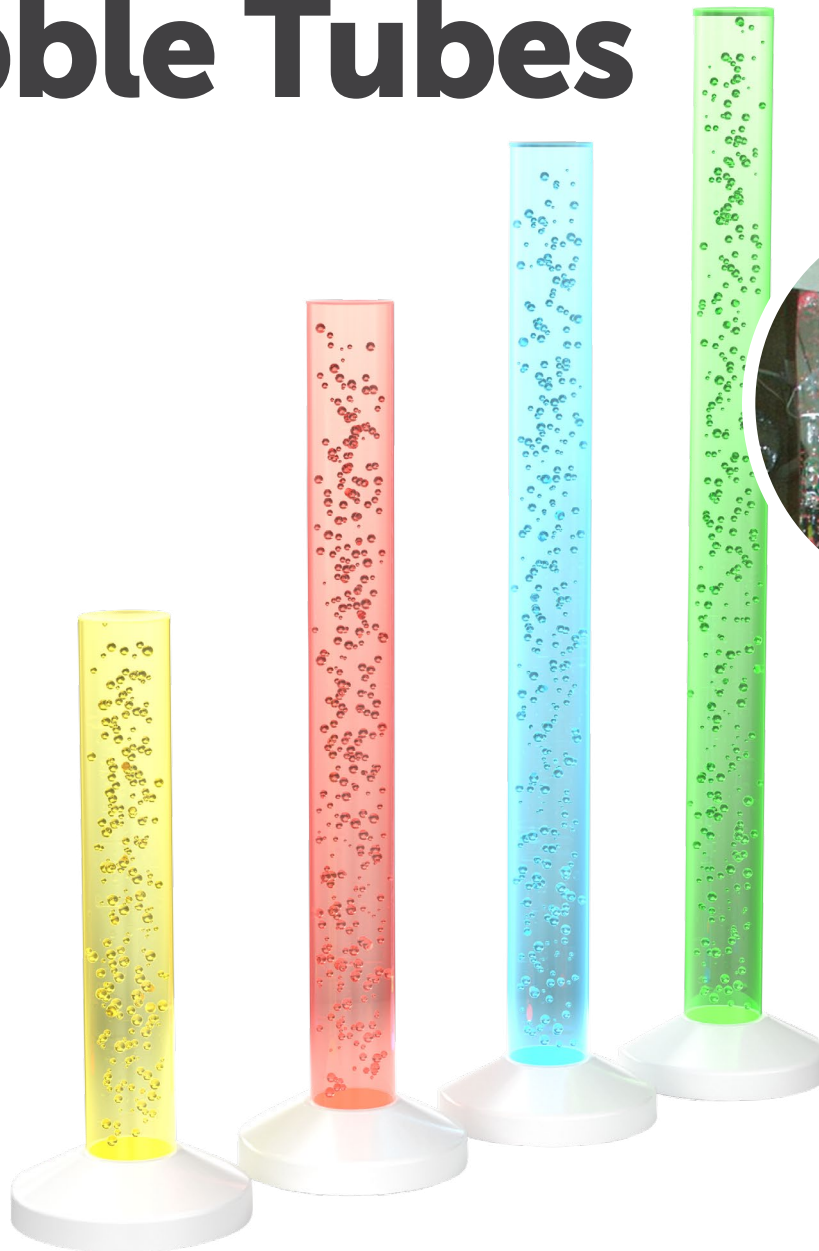

Snoezelen® Bubble Tubes

Accessory

Bubble tubes have a universal appeal across all ages and abilities and are an essential sensory tool that aids self-regulation by providing a calming, relaxing sensation with gentle visual stimulation.

Bubble tubes bring movement, light and color to any space.

FEATURES & BENEFITS

- Bubble tubes are used as a focal tool for sensory regulatory activities or used interactively with encouraging visual tracking, color recognition, physical movement (reaching, looking up), hand-eye coordination and communication
- 8 colors provide a calming, relaxing ambiance
- Smooth surface and cooler temperature of the tube provides tactile contrast
- Attracts attention, concentration and engagement
- Easy to clean, maintain, operate and assemble
- Made of solid, durable clear acrylic
- Easily fill tube with water and empty from the bottom
- WiFi compatible
- Sensory Magic® compatible