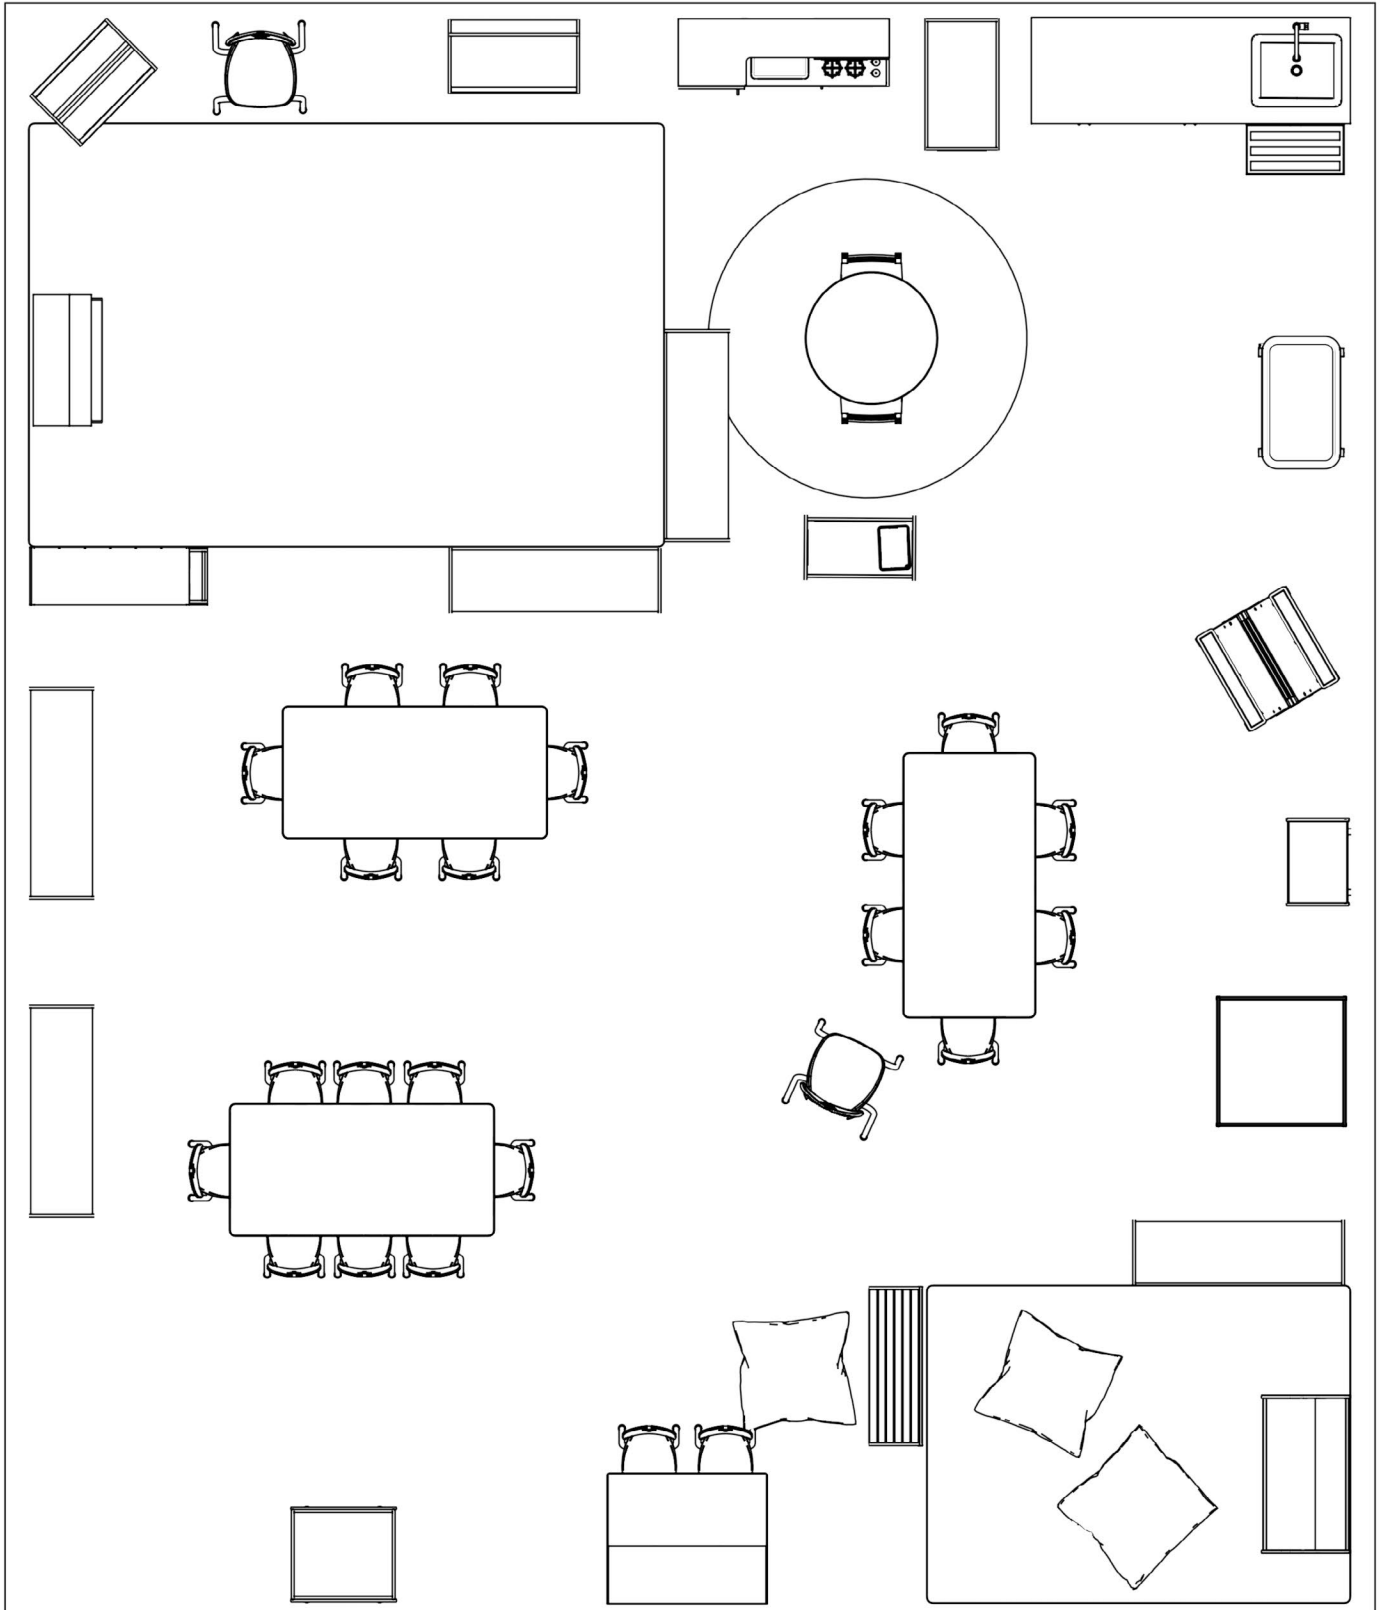

KidSpaces™ PreK 4