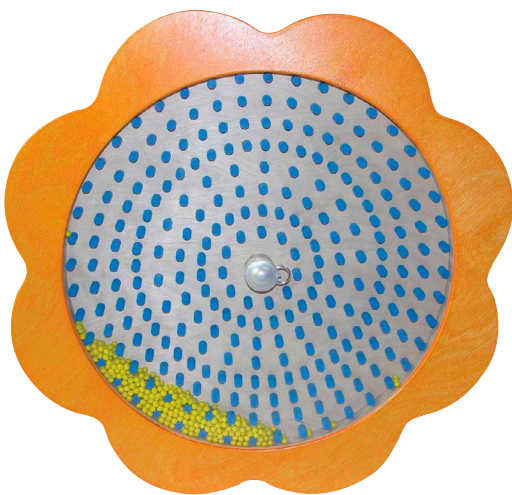

# Snoezelen® Rotating Rainfall Panels

Butterfly Panel

Labyrinth Panel

Flower Panel

Water Wheel

Visual and audible, the encased beads make a delightful rain sound as they fall. Bright colors and eye-catching when moved.

## FEATURES & BENEFITS

- Encourages motor skills and hand-eye coordination
- Visual and audible cause and effect
- Each panel has it's own unique sound and pattern
- Includes a wall-mountable wooden rotator so the panel can be spun
- Easily detaches from the wall if required for table top/lap use
- For indoor use only

## MODELS

MODEL	ITEM #	PRODUCT DIMENSIONS
Butterfly Panel	2121070	19 L x 18 W x 2 H inches (without rotator)
Labyrinth Panel	2120493	19 L x 18 W x 2 H inches (without rotator)
Flower Panel	2120453	19 L x 18 W x 2 H inches (without rotator)
Water Wheel Panel	2120639	19 L x 18 W x 2 H inches (without rotator)