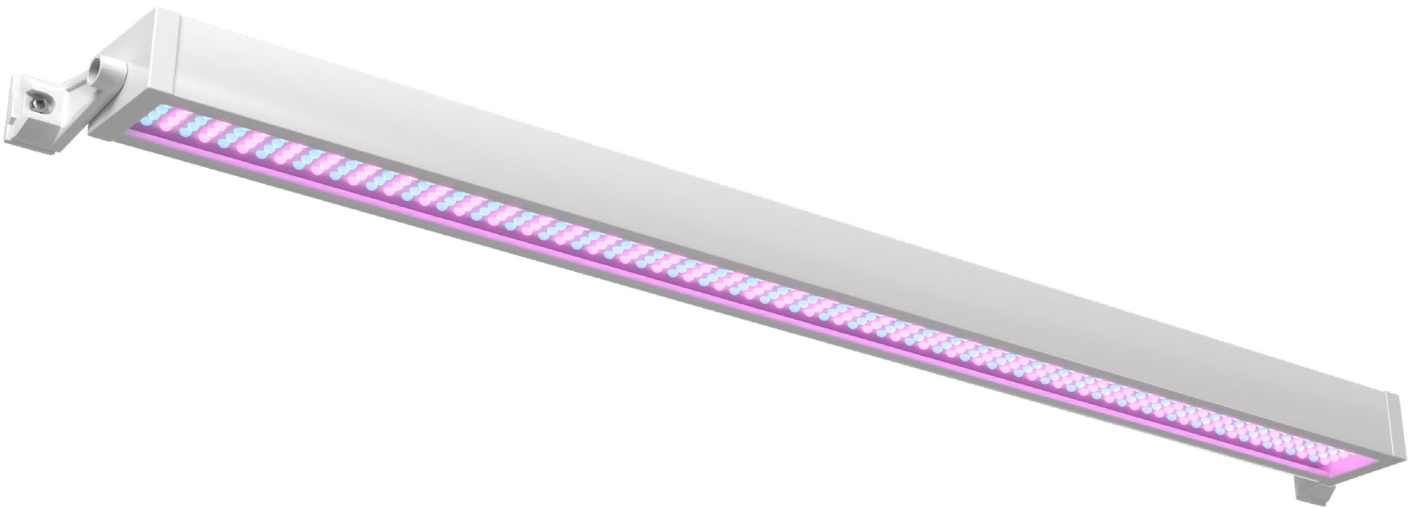

Snoezelen® WiFi Color Wall Washer

Provides a flood of color on the wall from one compact unit! Great for use in larger rooms to help transition from item to item, also immersive to the entire experience.

FEATURES & BENEFITS

- Offers a flood of color using ultra bright, low-maintenance LED bulbs
- Color can be controlled using a WiFi Wireless Controller (sold separately)
- Colors can be mixed and intensity is adjustable
- Most effective in a darkened environment
- Easy to install
- Sensory Magic® compatible

MODELS

| MODEL | ITEM # | PRODUCT DIMENSIONS |
|------------------------|---------|----------------------|
| WiFi Color Wall Washer | 2120577 | 42"W x 2.5"D x 3.5"H |

OPTIONAL ACCESSORIES

| MODEL | ITEM # | PRODUCT DIMENSIONS |
|-----------------------------|---------|--------------------|
| Sensory Magic | 2123708 | |
| WiFi Wireless Controller | 2120147 | 14"Diam x 4¾"H |
| Mini Play Cube | 2120277 | 6"W x 6"D x 6"H |
| Interactive Stepping Stones | 2120598 | 57"W x 29"D x 33"H |