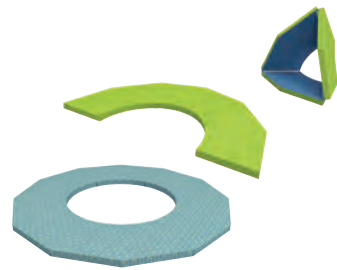

Classroom Select® NeoLounge2® Round Deluxe Seat Pad

Classroom Select® NeoLounge2® Rectangle Short Seat Pad

Classroom Select® NeoLounge2® Rectangle Long Seat Pad

Classroom Select® NeoLounge2® Floor Pad

Classroom Select® NeoLounge2® Circle Floor Fort Pads, 6-piece set (available in single and dual fabrics)