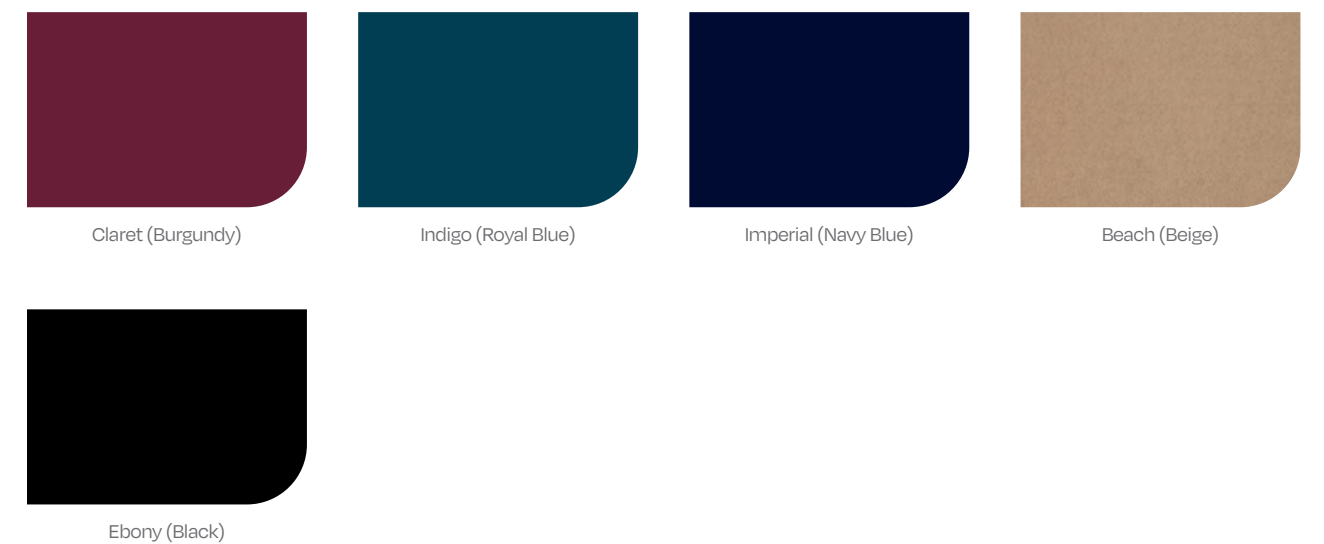

HARD PLASTIC SEATING