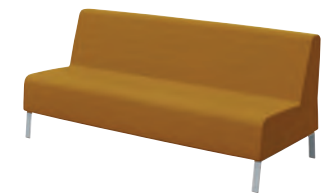

Classroom Select® NeoLink®
Armless Sofa (58" and 78")
(available with and without power)