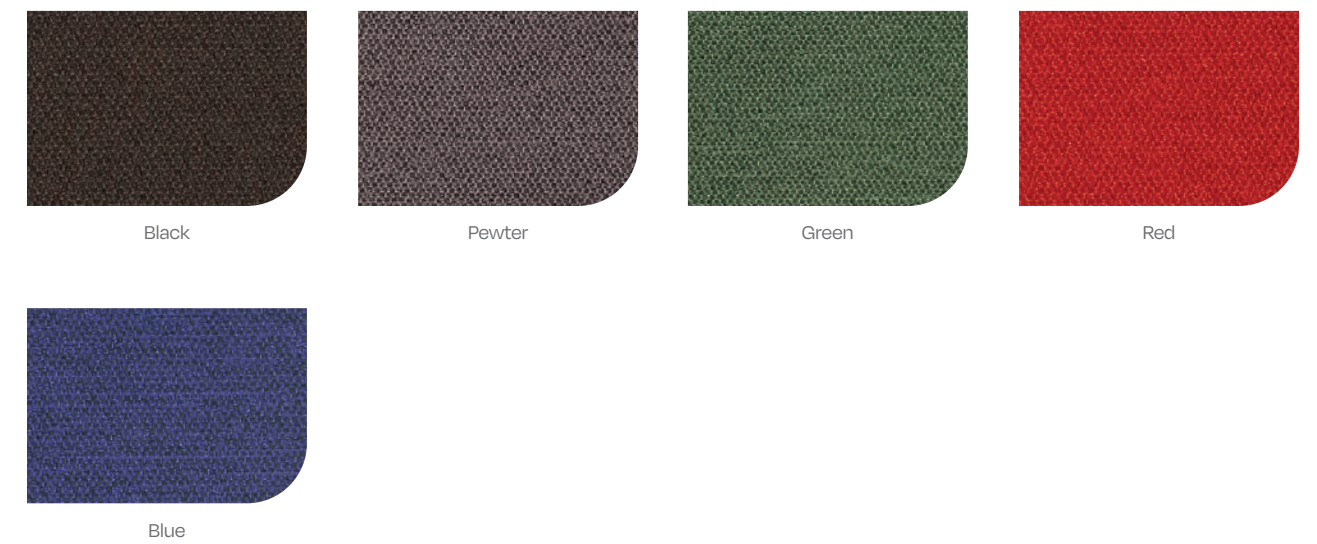

CLASSROOM SELECT® CHAIR PADS

CHAIR PAD FABRICS