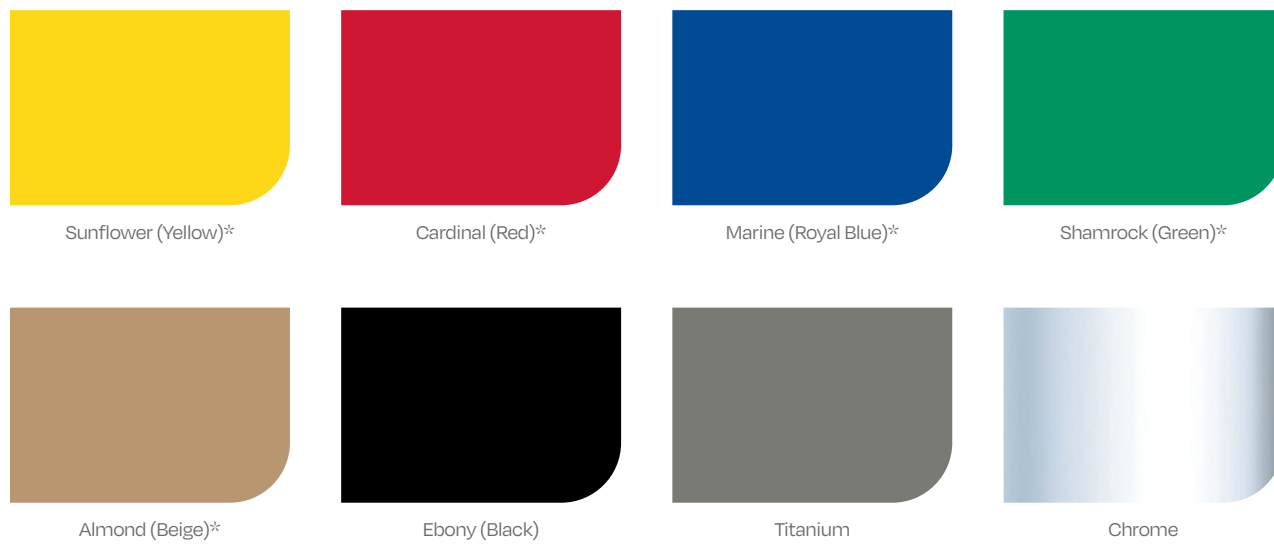

Sunflower (Yellow) Saffron Tangerine Paprika

Claret (Burgundy) Cardinal (Red)* Lilac Violet

Periwinkle Marine (Royal Blue)* Sky Pacific

Imperial (Navy Blue) Pistachio Lime Shamrock (Green)*

Forest (Hunter Green) Almond (Beige) Java Nickel

*Titanium Slate (Gray) *Ebony (Black)

PAINTS (Leg Uppers, Geode Series®, & Construct-IT® Makerspace)

Sunflower (Yellow)* Tangerine Cardinal (Red)* Violet

Marine (Royal Blue)* Sky Lime Shamrock (Green)*

Almond (Beige)* Titanium* Ebony (Black)*

*Option only available in Apollo® and Standard Leg Uppers

CLASSROOM SELECT® COLORS & MATERIALS

PAINTS

GEODE SERIES® AND CONSTRUCT-IT® MAKERSPACE PANEL PAINTS

CHAIR FRAME PAINTS

*Option only available in Contemporary and Royal Matching Seat and Frame