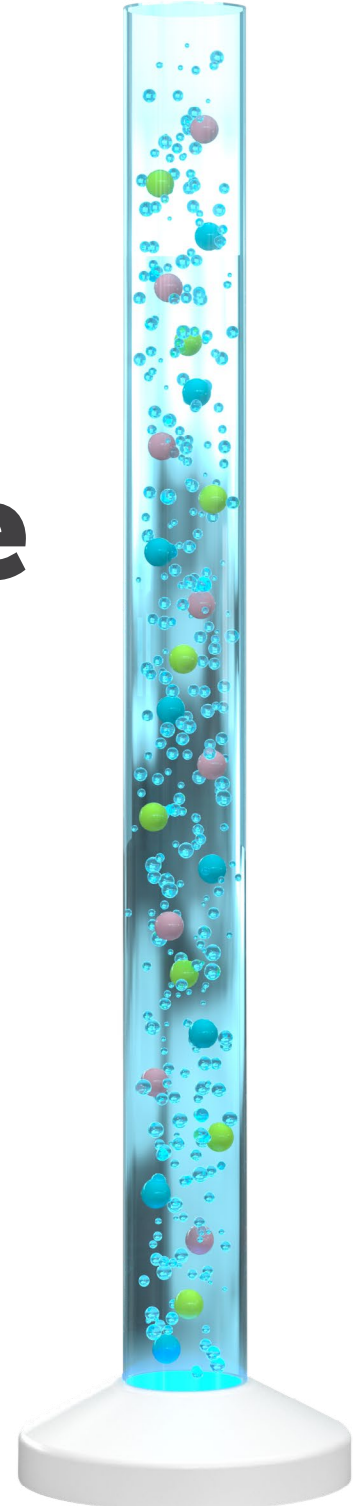

# Snoezelen® Balls-in-Bubble Tubes

Enjoy the quiet action of bubbles rising, balls rising and falling, and colored lights changing! This Balls-in-Bubble Tube features a column of rising air bubbles that carry brightly colored balls to the top of the inner tube, gently pushing them over the edge to drift back to the base.

## FEATURES & BENEFITS

- Bubble tubes are used as a focal tool for sensory regulatory activities or used interactively with encouraging visual tracking, color recognition, physical movement (reaching, looking up) and hand-eye coordination and communication
- The balls move slightly slower in this specific bubble tube series, making tracking easier for those with a limited or slower eye tracking
- 8 colors provide a calming, relaxing ambiance
- Bubbles of air propel multi-colored balls to the top of the tube
- Attracts attention, concentration and engagement
- Smooth surface and cooler temperature of the tube provides tactile contrast
- Easy to clean, maintain, operate and assemble
- Made of solid, durable clear acrylic
- Sensory Magic® compatible