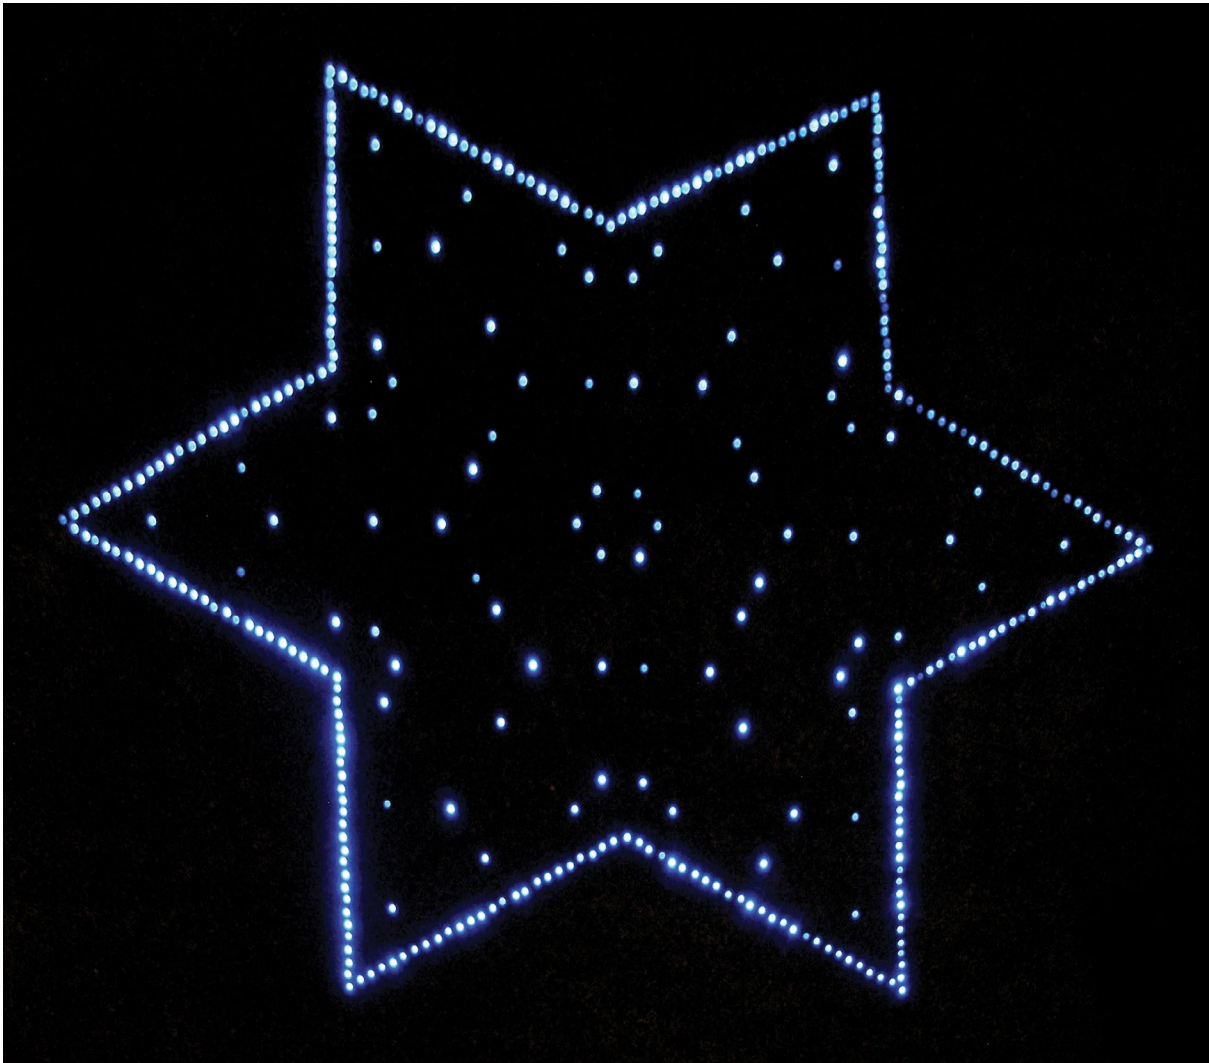

# Snoezelen® Interactive Star Carpet

Walking, crawling, or pushing on this interactive carpet creates a stunning light pattern of wonderful slow-changing colors.

## FEATURES & BENEFITS

- When pressure is applied to the mat the lights illuminate into a star shape
- Reinforces cause-and-effect actions and provides visual and tactile stimulation
- Includes light source
- Sensory Magic® compatible

## MODELS

MODEL	ITEM #	PRODUCT DIMENSIONS
Interactive Star Carpet	2140560	51"W x 52"L